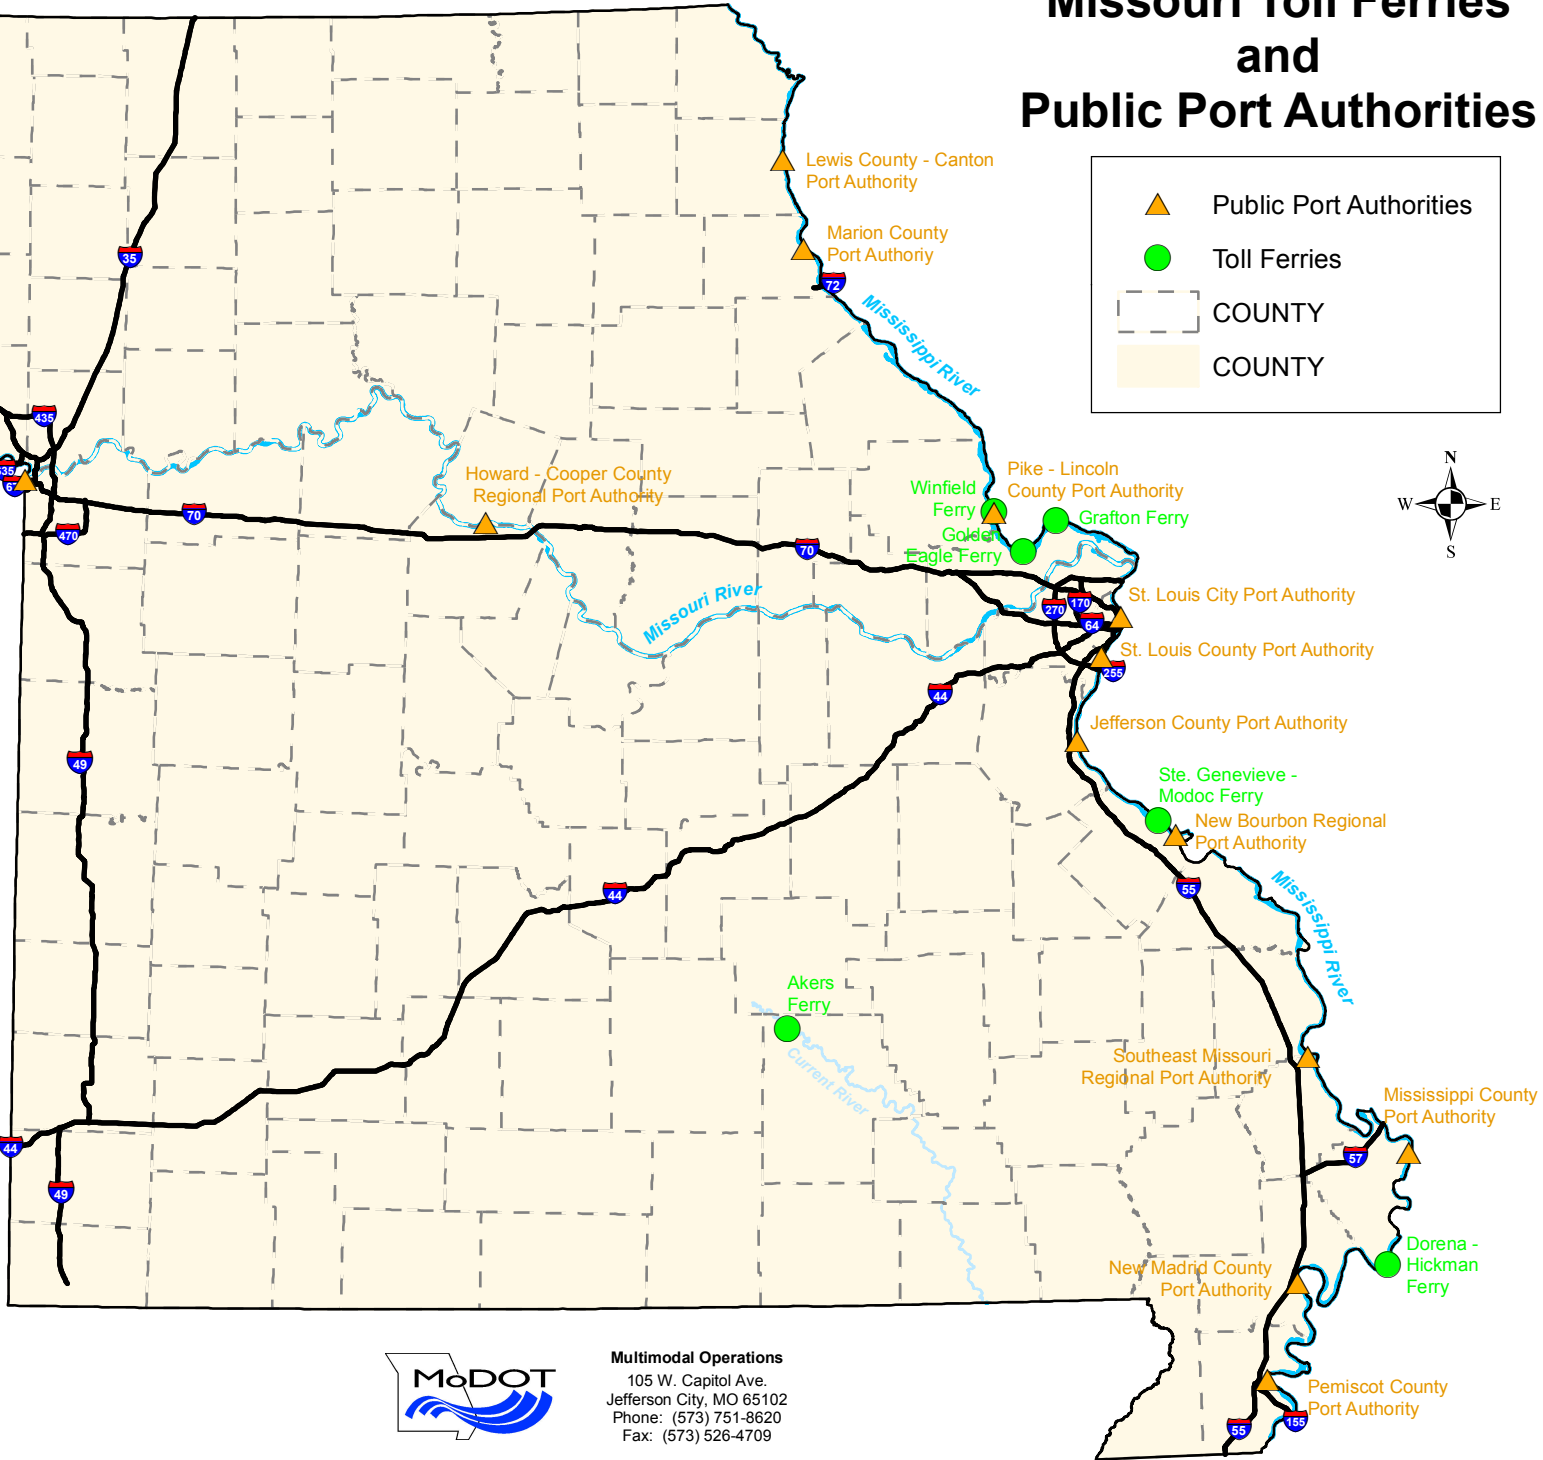

# Missouri Toll Ferries and Public Port Authorities

	Public Port Authorities
	Toll Ferries
	COUNTY
	COUNTY

St. Joseph Regional Port Authority  
 Phone: (816) 232-4461  
 Port Authority of Kansas City Missouri  
 Phone: (816) 559-3750  
 Howard - Cooper County Regional Port Authority  
 Phone: (660) 882-6574  
 Lewis County - Canton Port Authority  
 Phone: (573) 767-5393  
 Marion County Port Authority  
 Phone: (573) 221-1033  
 Pike - Lincoln County Port Authority  
 Phone: (573) 324-4297  
 St. Louis City Port Authority  
 Phone: (314) 657-3744  
 St. Louis County Port Authority  
 Phone: (314) 615-7663  
 Jefferson County Port Authority  
 Phone: (636) 797-6048  
 New Bourbon Regional Port Authority  
 Phone: (573) 547-8357  
 Southeast Missouri Regional Port Authority  
 Phone: (573) 264-4045  
 Mississippi County Port Authority  
 Phone: (573) 683-0290  
 New Madrid County Port Authority  
 Phone: (573) 748-0649  
 Pemiscot County Port Authority  
 Phone: (573) 333-4125  
 Akers Ferry  
 Phone: (573) 858-6645  
 Winfield Ferry  
 Phone: (618) 535-5759  
 Golden Eagle Ferry  
 Phone: (618) 535-5759  
 Grafton Ferry  
 Phone: (800) 258-6645  
 Ste. Genevieve - Modoc Ferry  
 Phone: (800) 373-7007  
 Dorena - Hickman Ferry  
 Phone: (731) 693-0210

**Multimodal Operations**  
 105 W. Capitol Ave.  
 Jefferson City, MO 65102  
 Phone: (573) 751-8620  
 Fax: (573) 526-4709